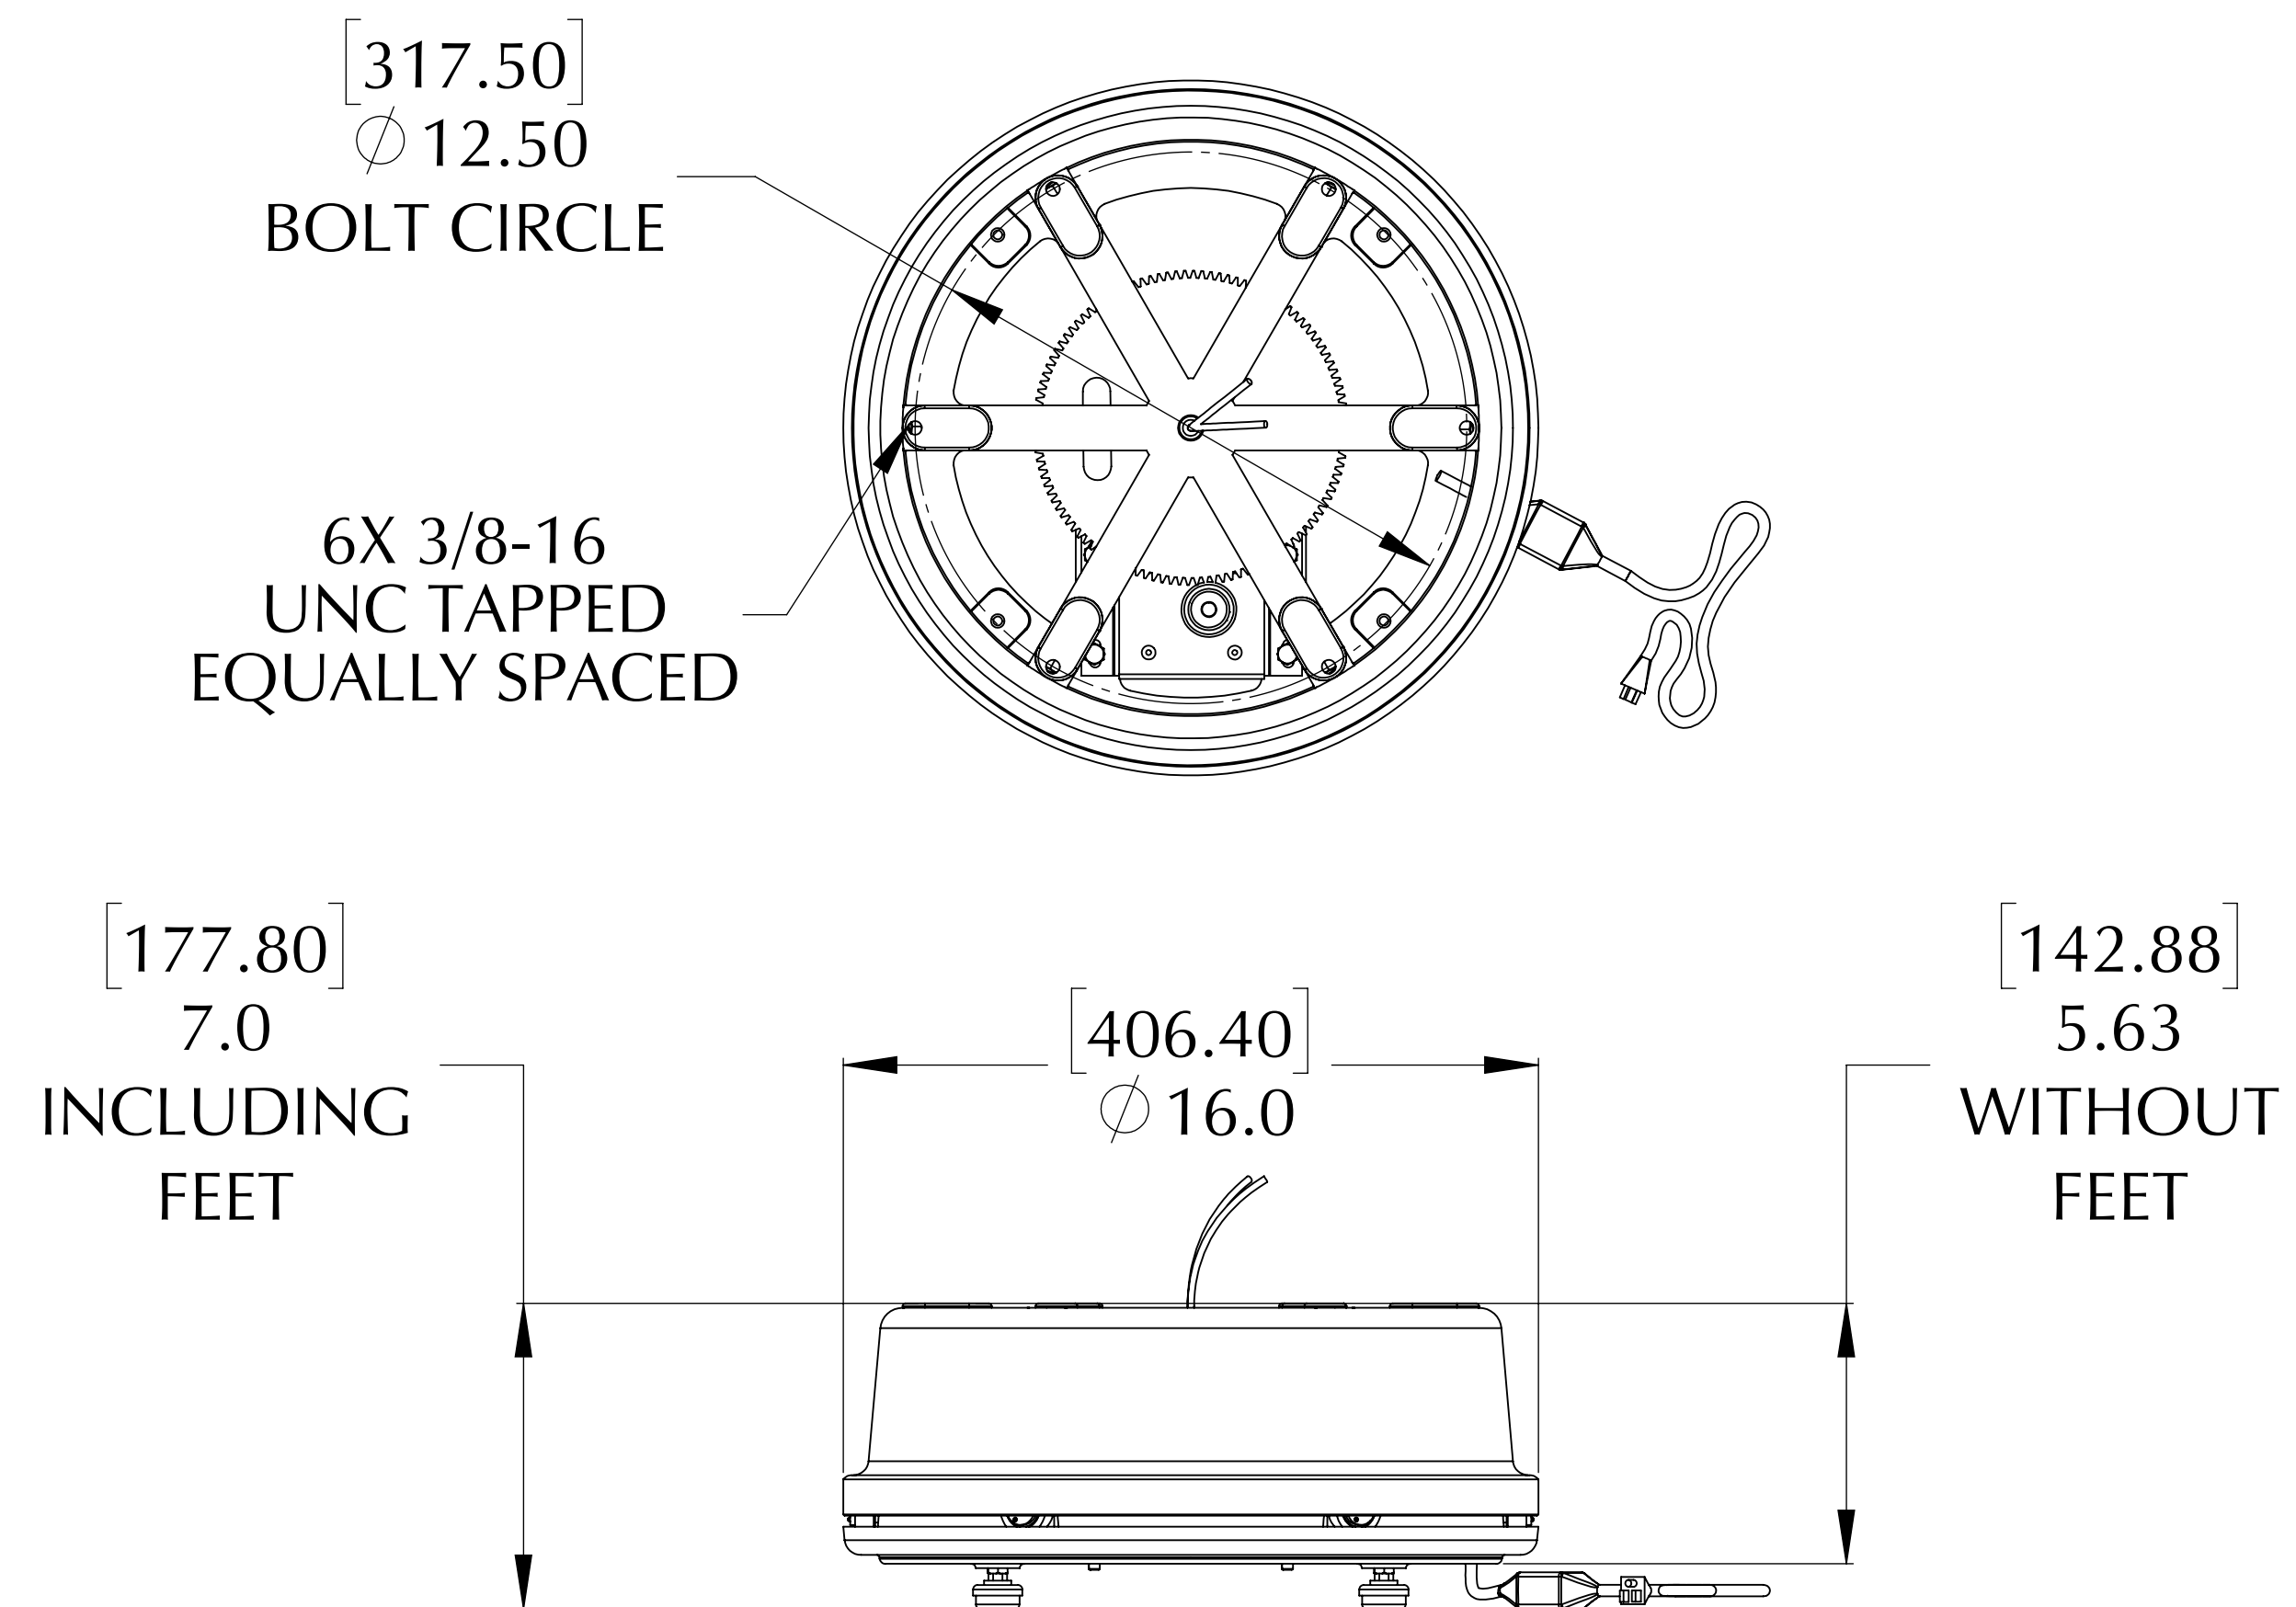

# IR-600 With Collector Ring

Part Number: 156001 221HD

Even with the exact same outside dimensions, the IR-600 turntables are a step up from the IR-300. It's what's on the inside that matters! Additional support bearings combined with a robust spur gear drive allow the IR-600 to easily rotate large displays weighing up to 600 lbs.

Hanging Weight Capacity.....none  
 Compressive Weight Capacity.....600 lbs [272.2 kg]  
 Max Display Size.....6' x 6' [1.8m x 1.8m]  
 Standard RPM.....2  
 Torque Output @ 2 RPM.....45 in-lbs [5.1 Nm]  
 Motor Draw.....0.1A (12 watts)  
 Safety Clutch.....Standard Feature  
 Collector Ring Capacity.....15A at 115 V  
 Shipping Weight.....23 lbs [10.4 kg]