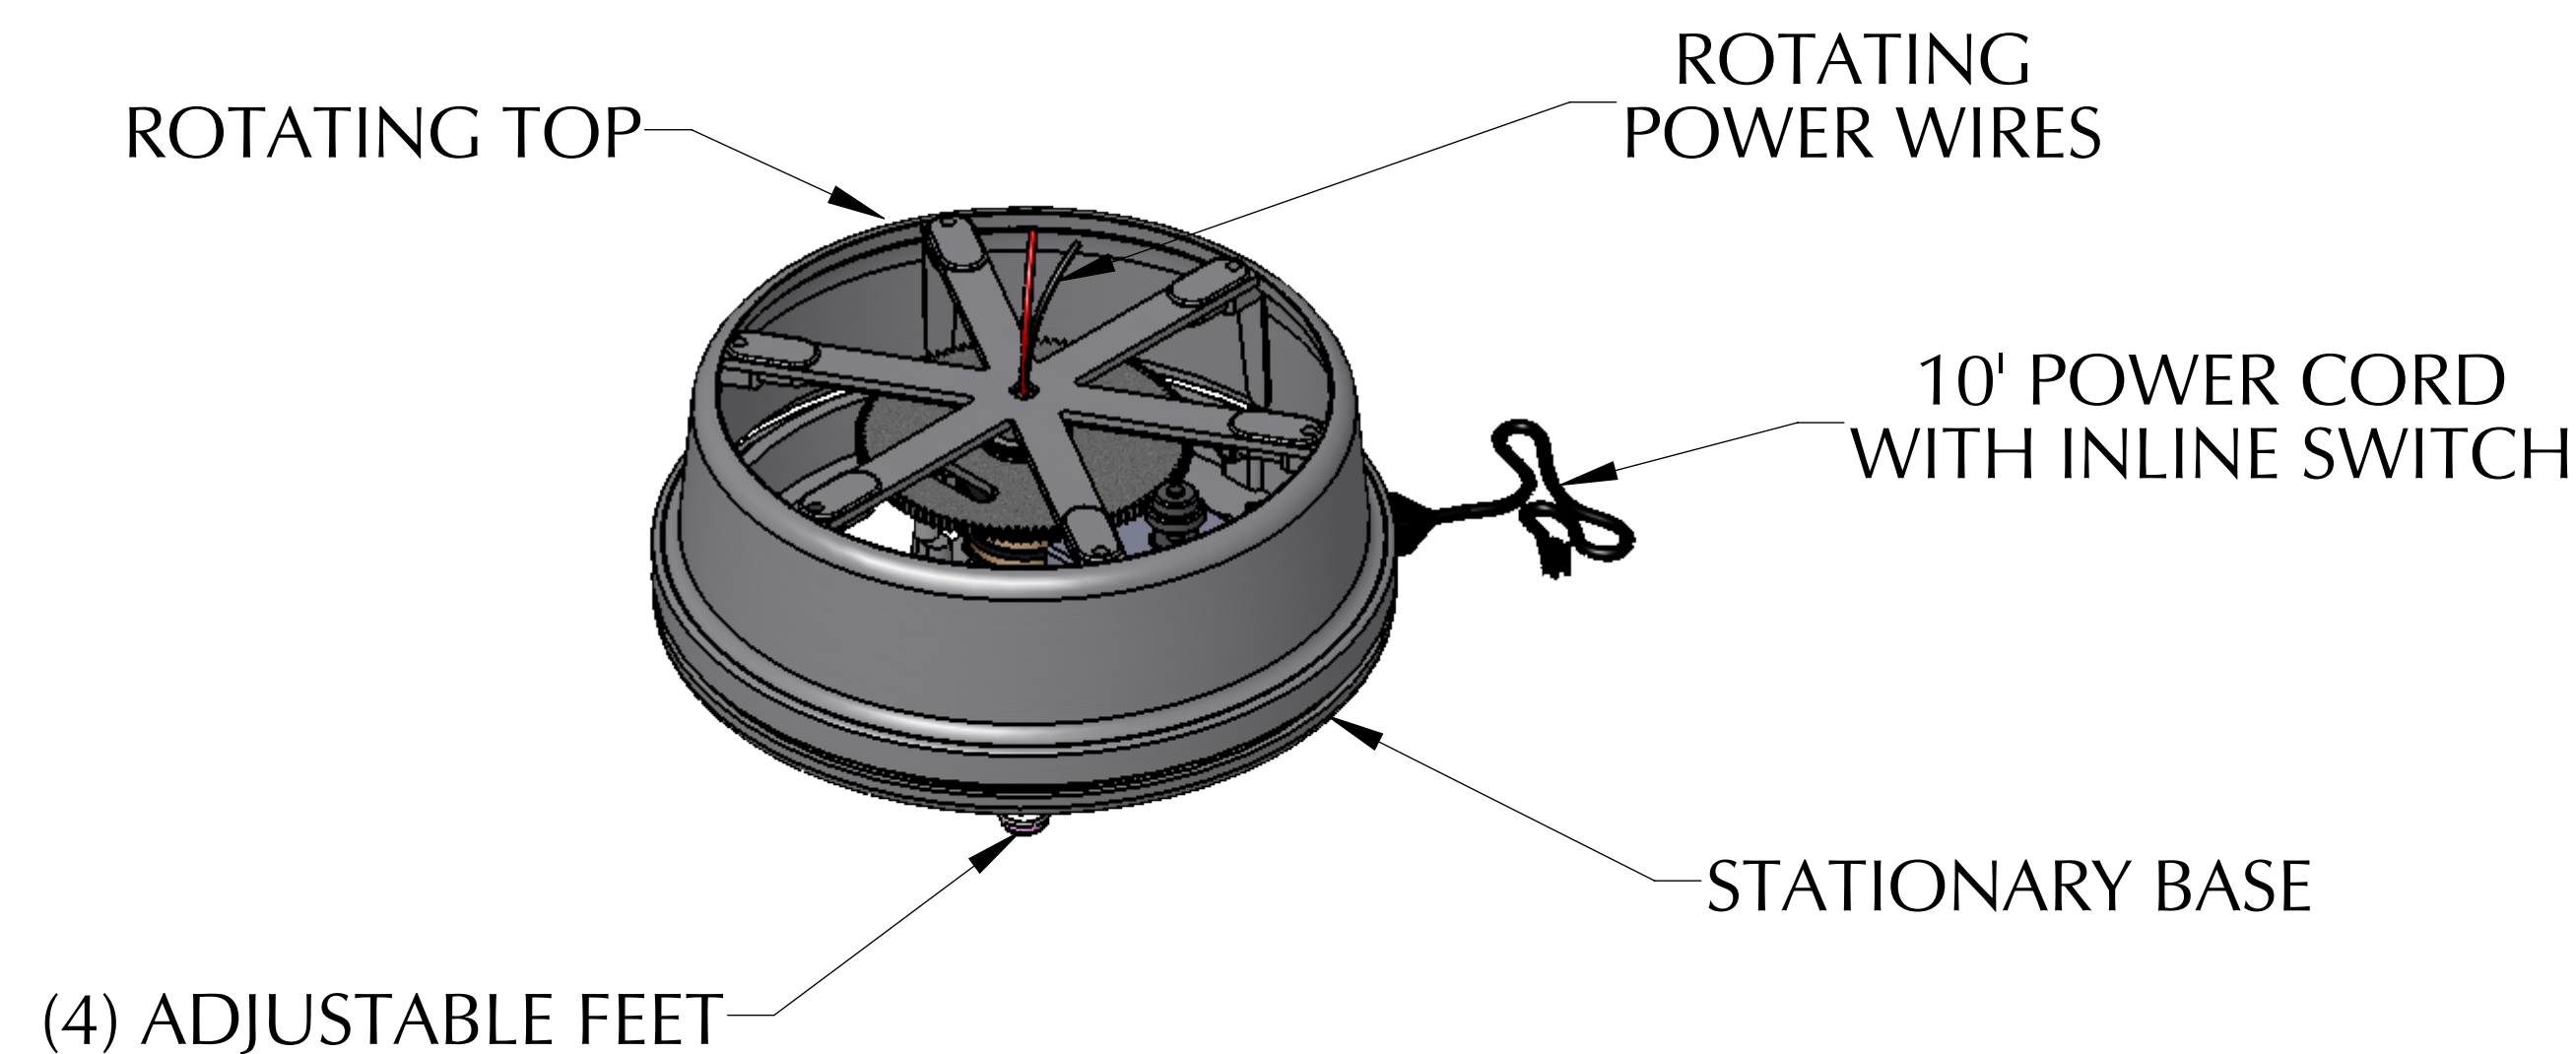

# IR-600 With Collector Ring

Part Number: 156001 221HD

Even with the exact same outside dimensions, the IR-600 turntables are a step up from the IR-300. It's what's on the inside that matters! Additional support bearings combined with a robust spur gear drive allow the IR-600 to easily rotate large displays weighing up to 600 lbs.

Hanging Weight Capacity.....none  
 Compressive Weight Capacity.....600 lbs [272.2 kg]  
 Max Display Size.....6' x 6' [1.8m x 1.8m]  
 Standard RPM.....2  
 Torque Output @ 2 RPM.....45 in-lbs [5.1 Nm]  
 Motor Draw.....0.1A (12 watts)  
 Safety Clutch.....Standard Feature  
 Collector Ring Capacity.....15A at 115 V  
 Shipping Weight.....23 lbs [10.4 kg]