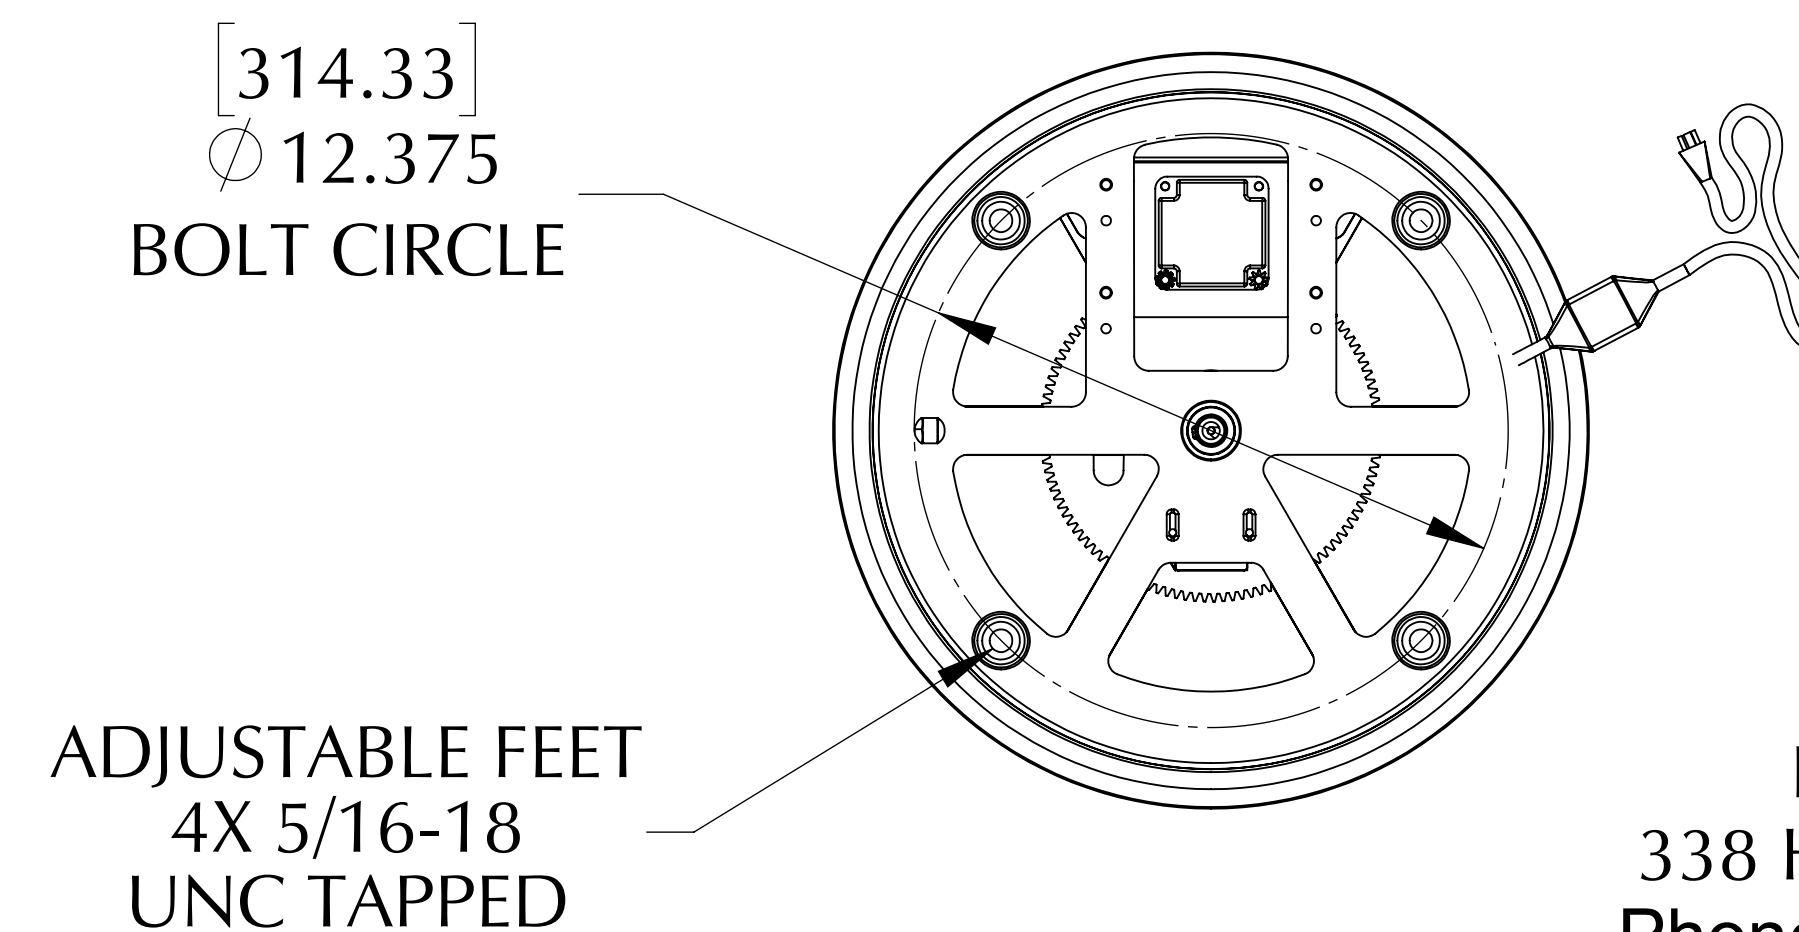

# IR-600 With Collector Ring

Part Number: 156001 221HD

Even with the exact same outside dimensions, the IR-600 turntables are a step up from the IR-300. It's what's on the inside that matters! Additional support bearings combined with a robust spur gear drive allow the IR-600 to easily rotate large displays weighing up to 600 lbs.

Hanging Weight Capacity.....none  
 Compressive Weight Capacity.....600 lbs [272.2 kg]  
 Max Display Size.....6' x 6' [1.8m x 1.8m]  
 Standard RPM.....2  
 Torque Output @ 2 RPM.....45 in-lbs [5.1 Nm]  
 Motor Draw.....0.1A (12 watts)  
 Safety Clutch.....Standard Feature  
 Collector Ring Capacity.....15A at 115 V  
 Shipping Weight.....23 lbs [10.4 kg]