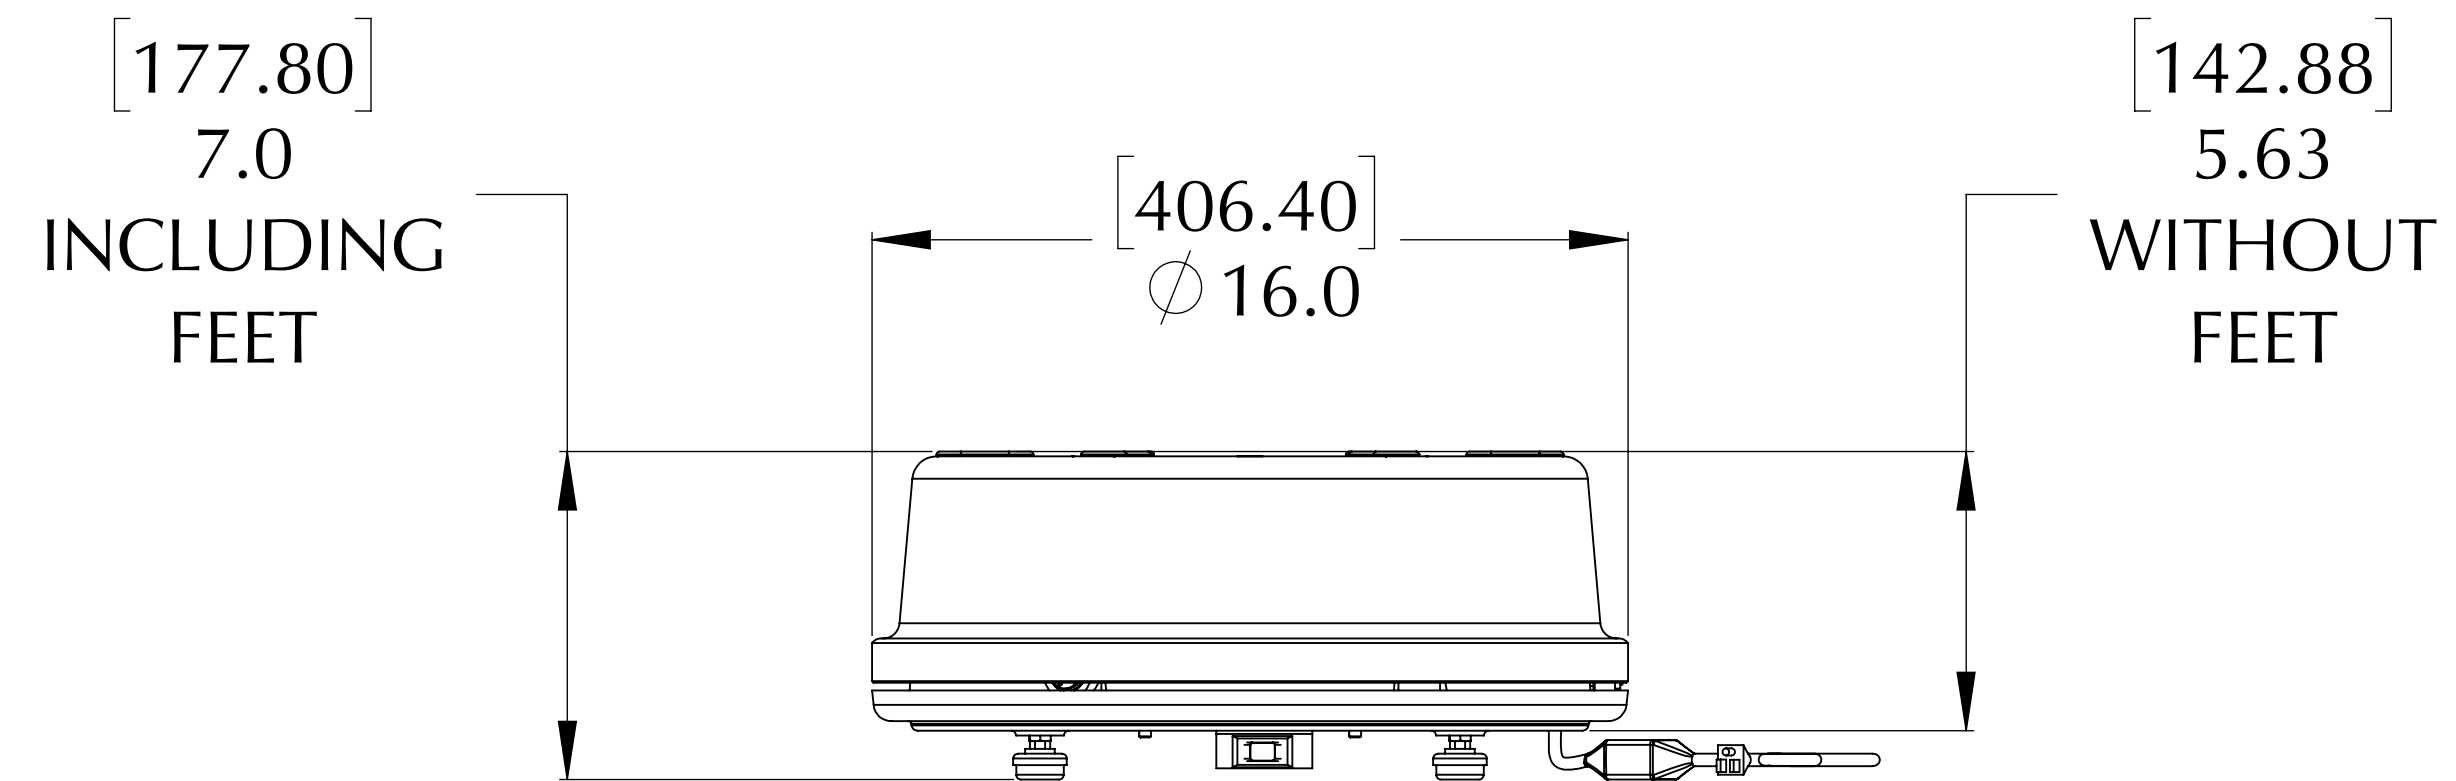

IR-300 Less Collector Ring

Part Number: 156006 021HD

The IR-300 turntables have been designed with reliability, stability and ruggedness in mind. The sizable 14-inch (35.56 cm) top rotates on precision bearings. Six 3/8 threaded boltholes in the top allow for a larger turntable top to be easily attached.

Hanging Weight Capacity.....none
 Compressive Weight Capacity.....300 lbs [136 kg]
 Max Display Size.....4' x 4' [1.2m x 1.2m]
 Standard RPM.....2
 Torque Output @ 2 RPM.....40 in-lbs [4.5 Nm]
 Motor Draw.....0.1A (12 watts)
 Safety Clutch.....Standard Feature
 Shipping Weight.....23 lbs [10.4 kg]