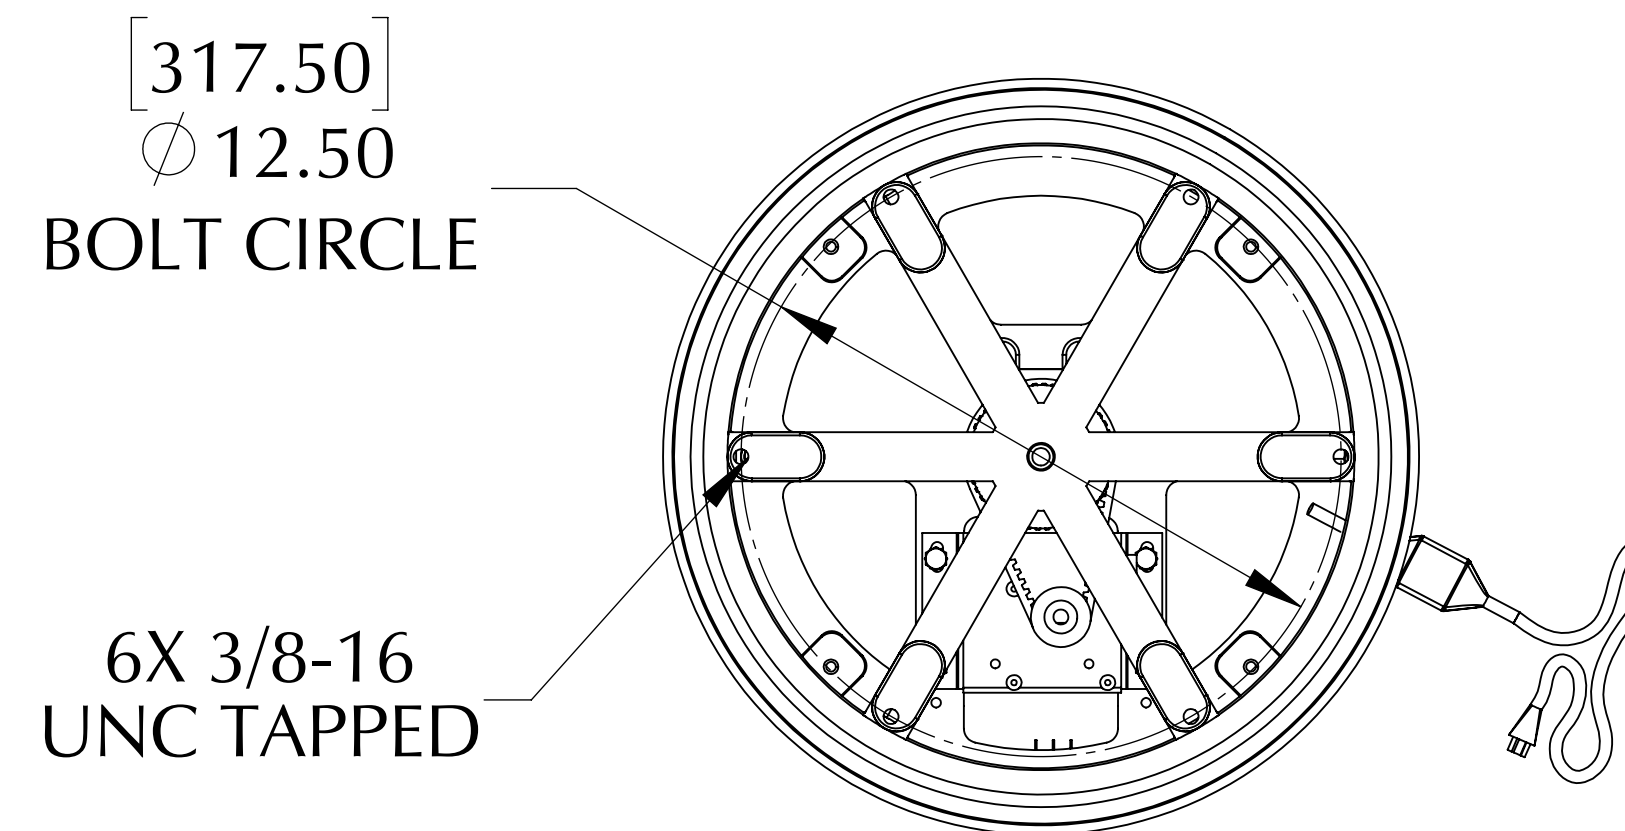

IR-300 Less Collector Ring

Part Number: 156006 021HD

The IR-300 turntables have been designed with reliability, stability and ruggedness in mind. The sizable 14-inch (35.56 cm) top rotates on precision bearings. Six 3/8 threaded boltholes in the top allow for a larger turntable top to be easily attached.

Hanging Weight Capacity.....none
 Compressive Weight Capacity.....300 lbs [136 kg]
 Max Display Size.....4' x 4' [1.2m x 1.2m]
 Standard RPM.....2
 Torque Output @ 2 RPM.....40 in-lbs [4.5 Nm]
 Motor Draw.....0.1A (12 watts)
 Safety Clutch.....Standard Feature
 Shipping Weight.....23 lbs [10.4 kg]