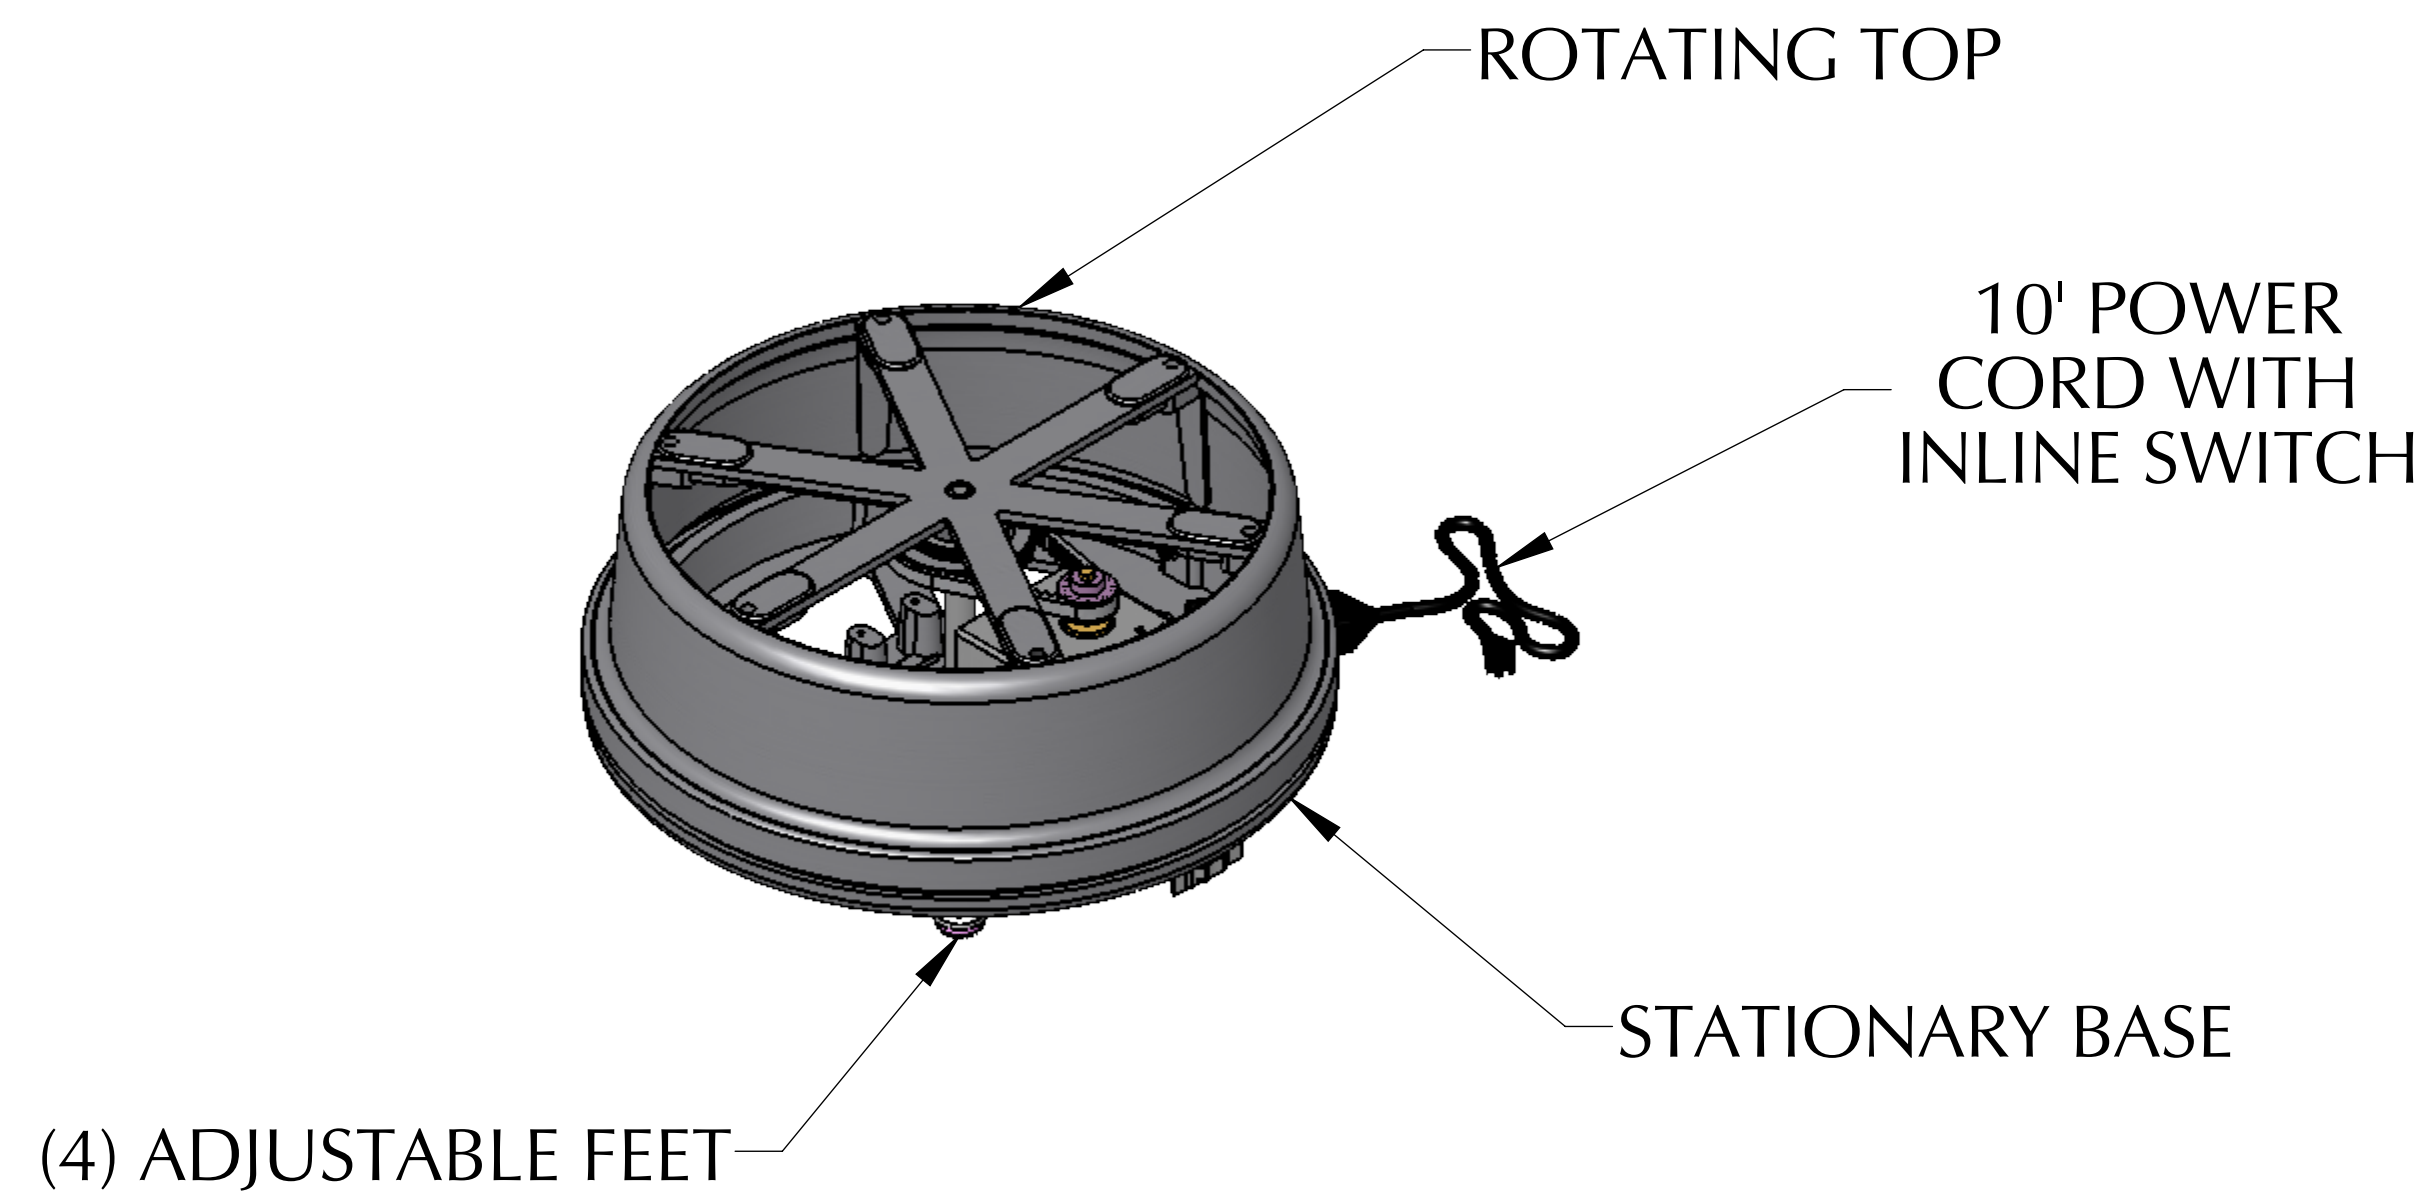

IR-300 Less Collector Ring

Part Number: 156006 021HD

The IR-300 turntables have been designed with reliability, stability and ruggedness in mind. The sizable 14-inch (35.56 cm) top rotates on precision bearings. Six 3/8 threaded boltholes in the top allow for a larger turntable top to be easily attached.

Hanging Weight Capacity.....none
 Compressive Weight Capacity.....300 lbs [136 kg]
 Max Display Size.....4' x 4' [1.2m x 1.2m]
 Standard RPM.....2
 Torque Output @ 2 RPM.....40 in-lbs [4.5 Nm]
 Motor Draw.....0.1A (12 watts)
 Safety Clutch.....Standard Feature
 Shipping Weight.....23 lbs [10.4 kg]