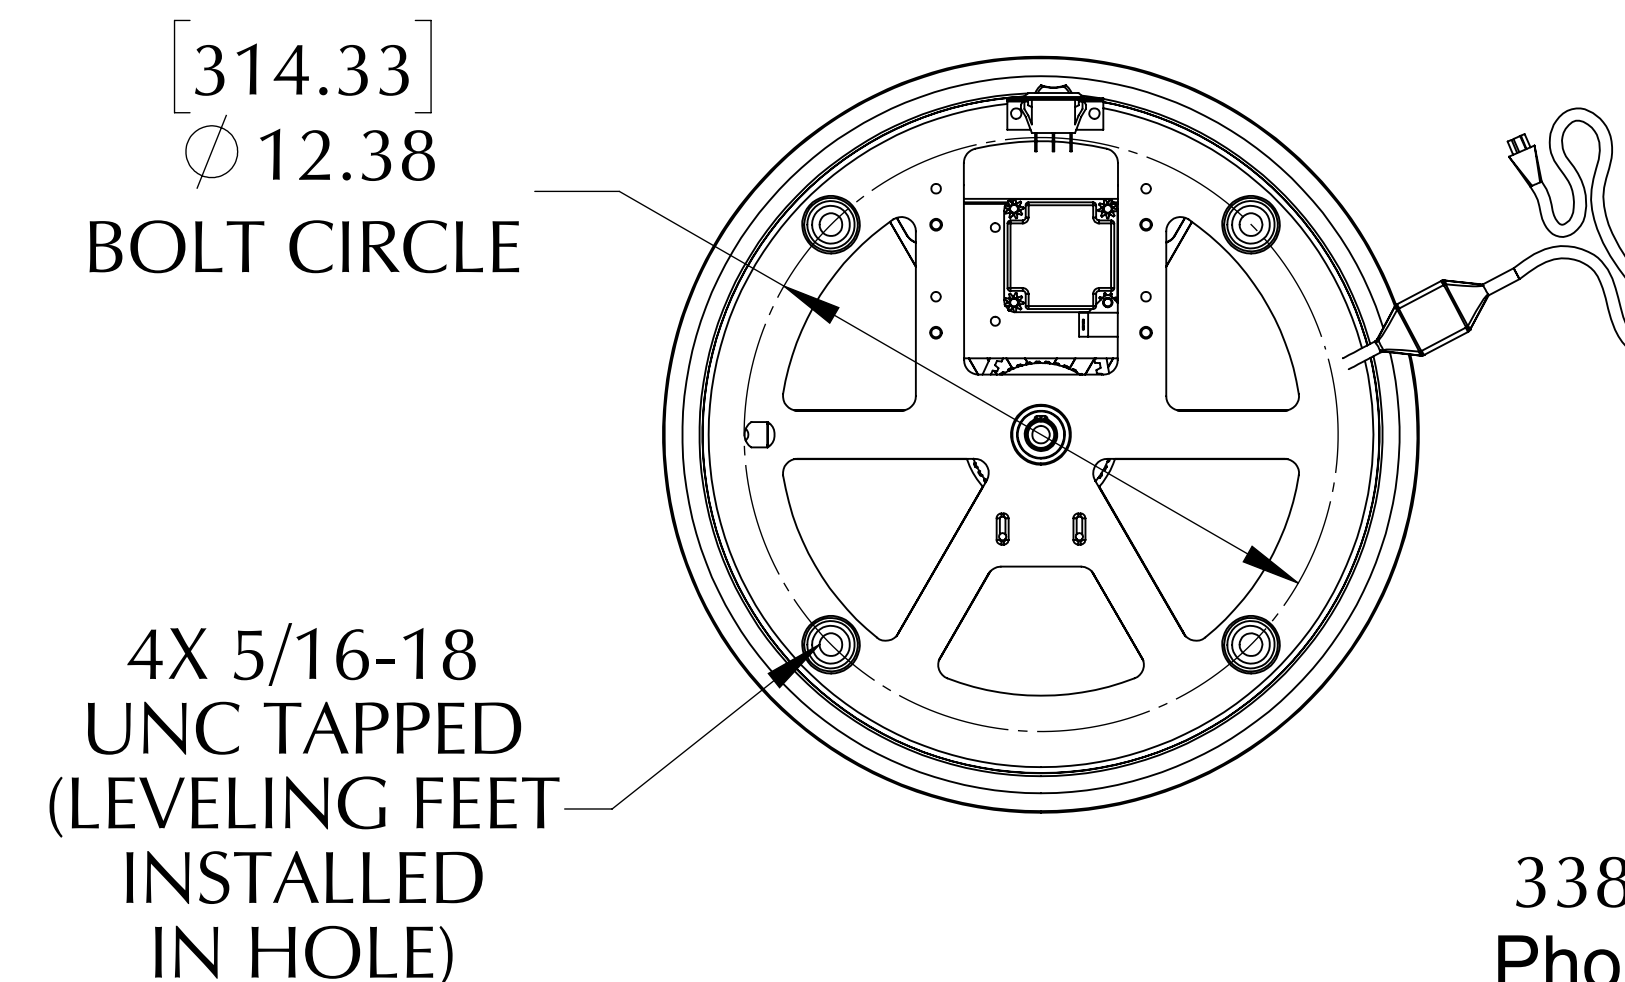

IR-300 Less Collector Ring

Part Number: 156006 021HD

The IR-300 turntables have been designed with reliability, stability and ruggedness in mind. The sizable 14-inch (35.56 cm) top rotates on precision bearings. Six 3/8 threaded boltholes in the top allow for a larger turntable top to be easily attached.

Hanging Weight Capacity.....none
 Compressive Weight Capacity.....300 lbs [136 kg]
 Max Display Size.....4' x 4' [1.2m x 1.2m]
 Standard RPM.....2
 Torque Output @ 2 RPM.....40 in-lbs [4.5 Nm]
 Motor Draw.....0.1A (12 watts)
 Safety Clutch.....Standard Feature
 Shipping Weight.....23 lbs [10.4 kg]