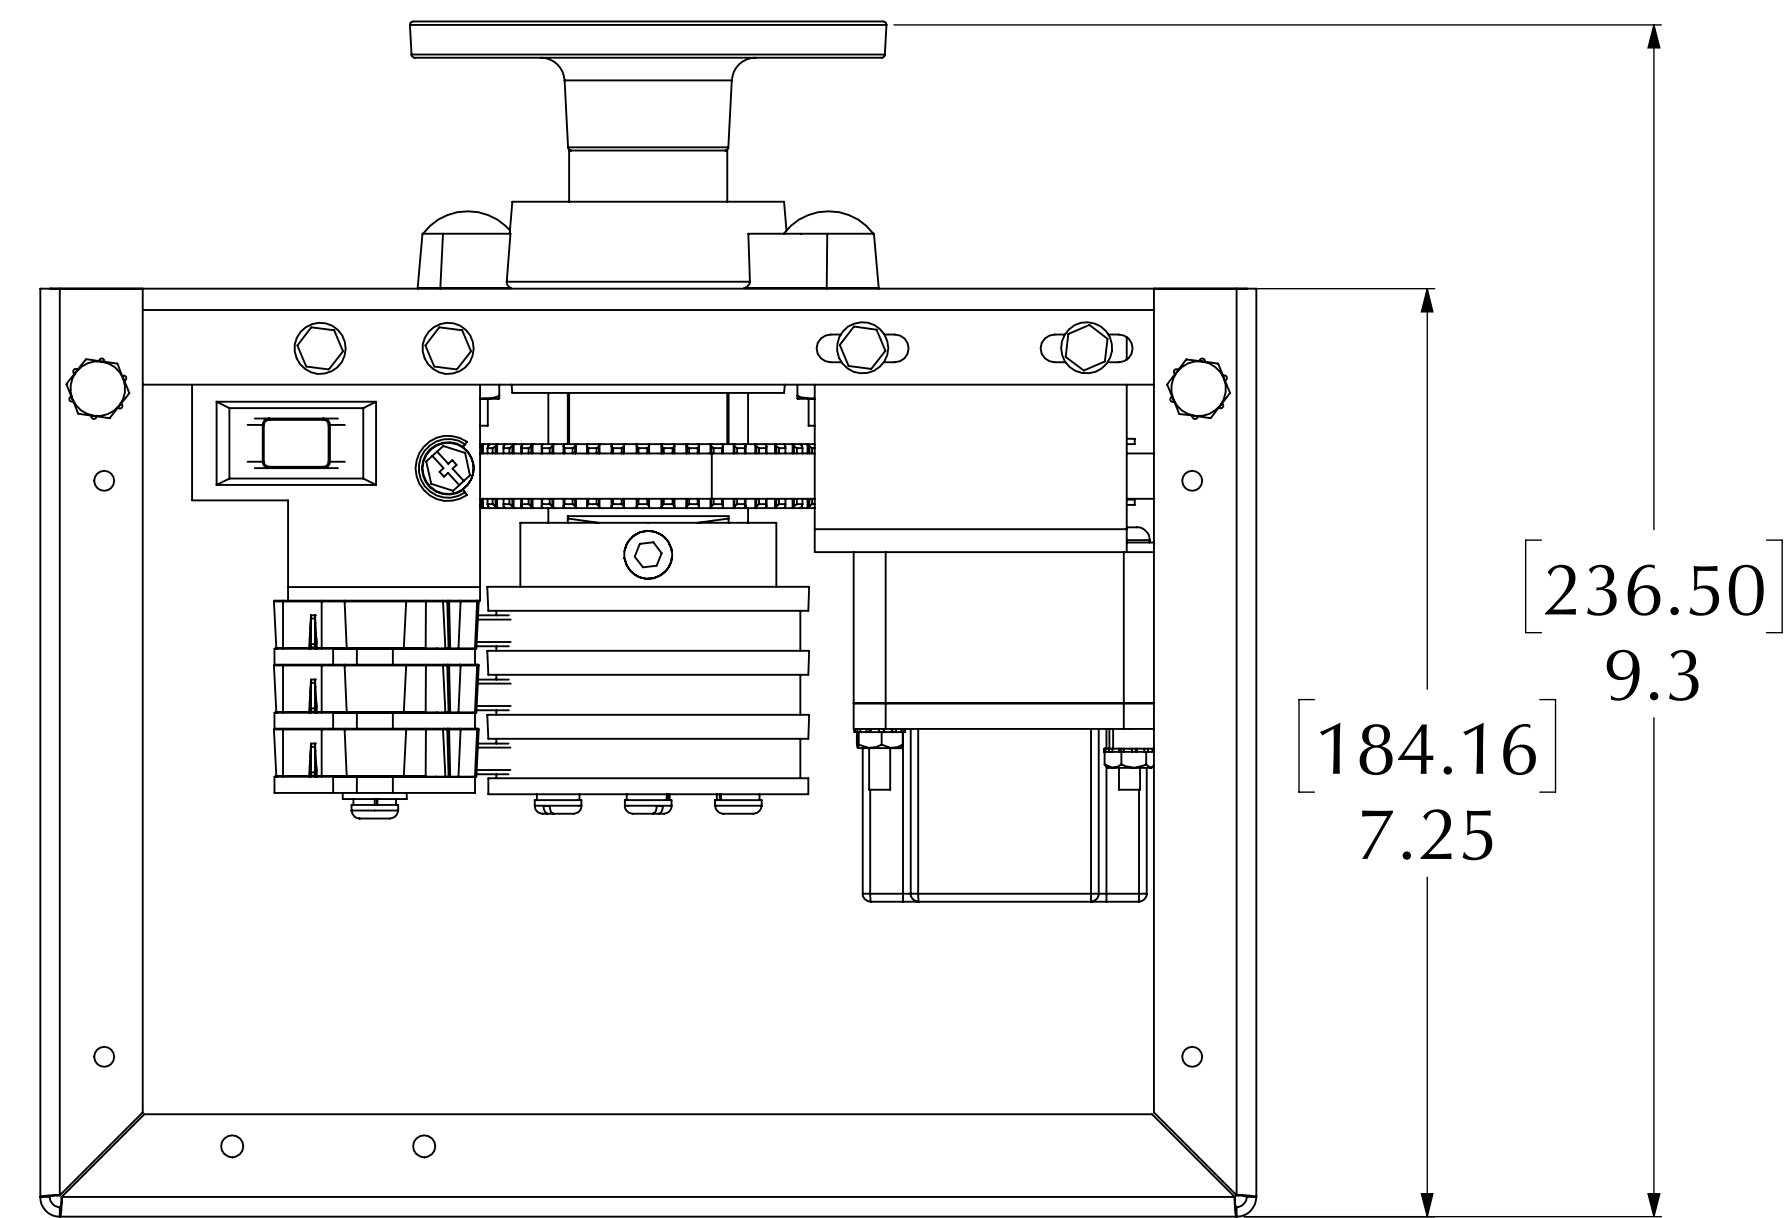

IG-4 With Collector Ring

Part Number 150001 321HD

A compact yet powerful rotator that gives attraction to any indoor sign or display. This is a step up in size and power from the IG-2 with an ultra quiet, heavy-duty motor. Mount this unit on the ceiling, floor or wall and enjoy the benefits of generating eye-catching movement.

- Hanging Weight Capacity.....200 lbs [90 Kg]
- Compressive Weight Capacity.....300 lbs [136 Kg]
- Max Display Size.....4' x 4' [1.2m x 1.2m]
- Standard RPM.....2
- Torque Output @ 2 RPM.....39 in-lbs [4.4 Nm]
- Motor Draw.....0.1A (12 watts)
- Safety Clutch.....Standard Feature
- Collector Ring Capacity.....15A at 115VAC
- Shipping Weight.....12 lbs [5.5 Kg]