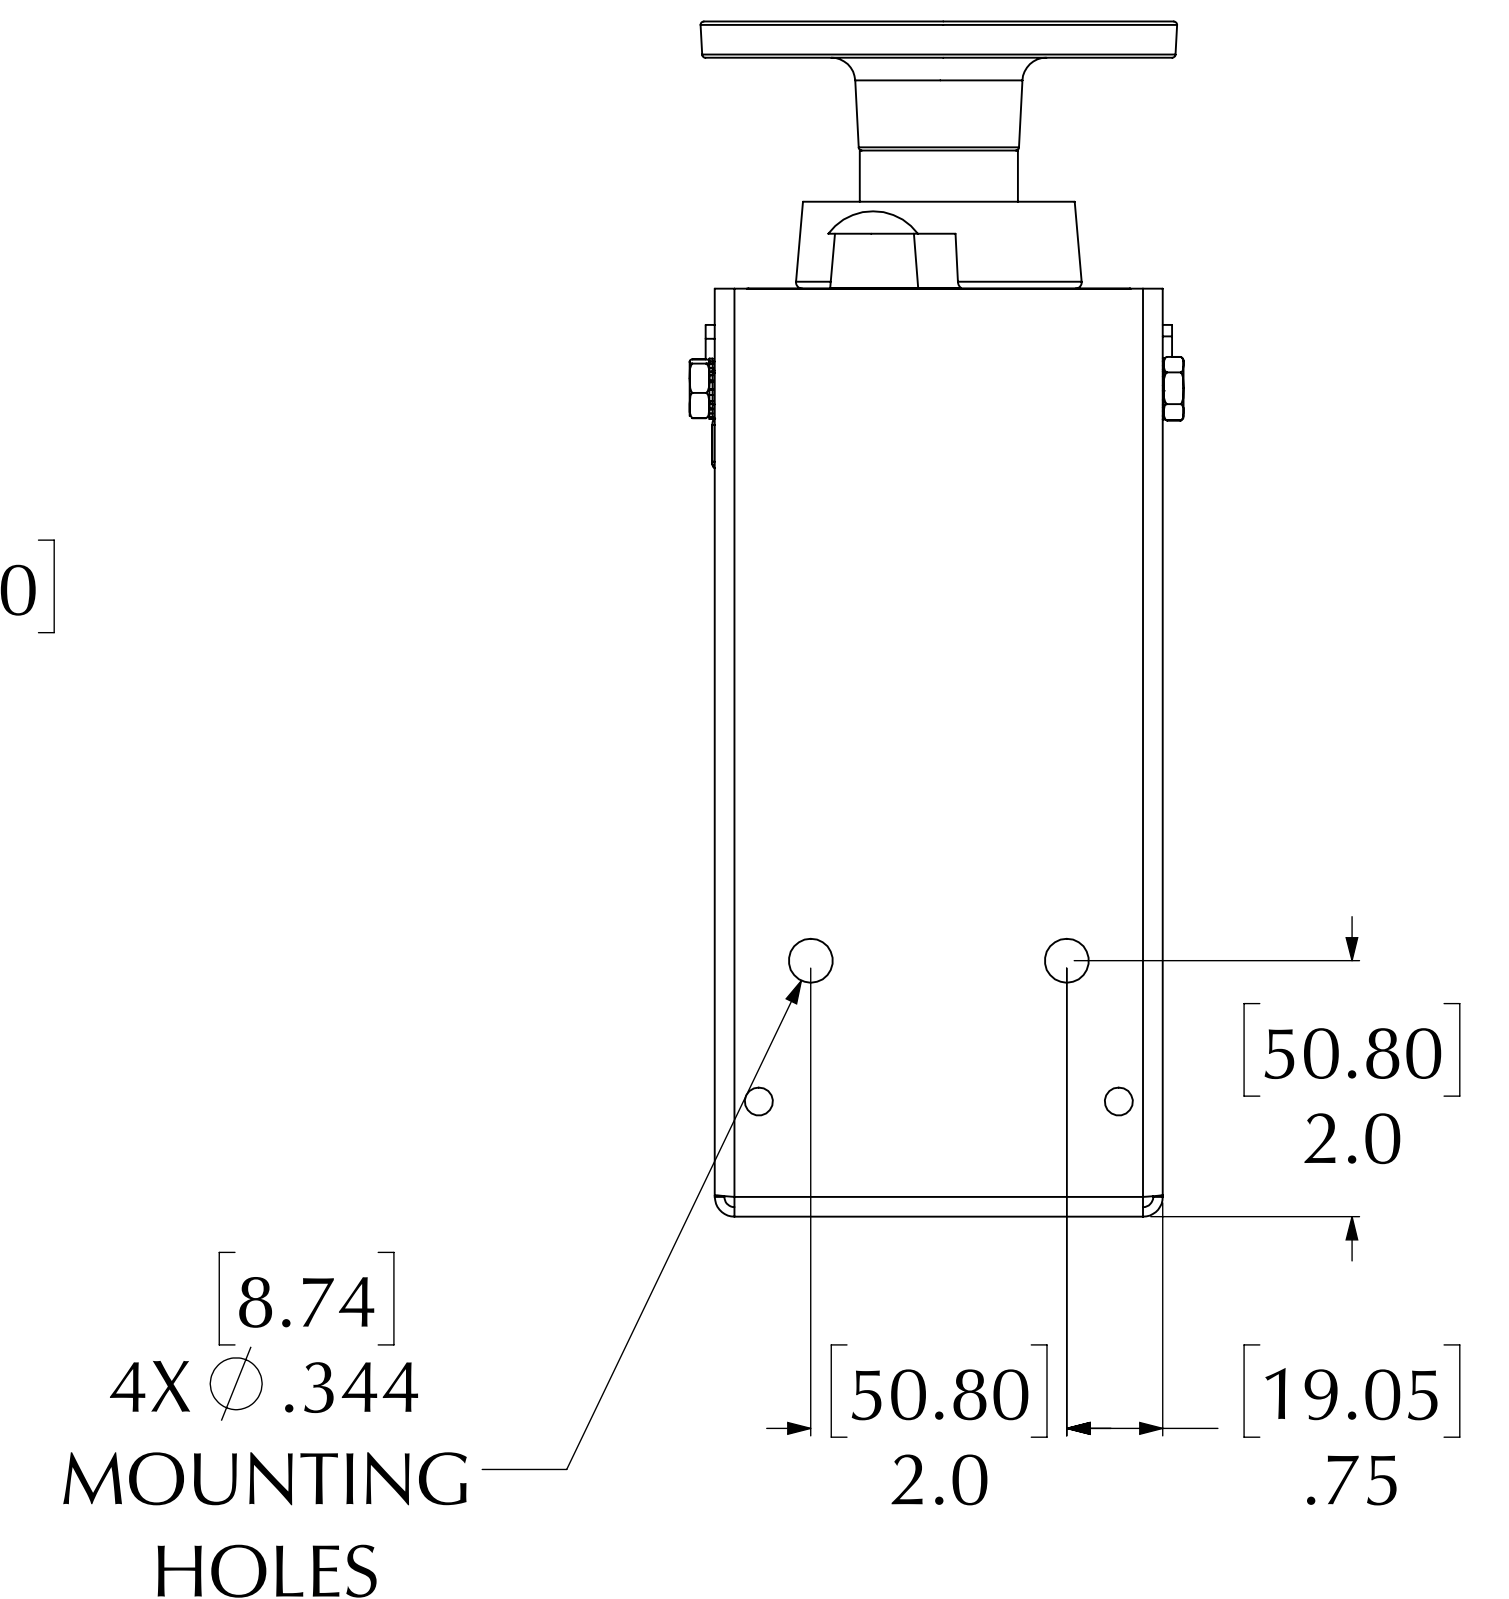

IG-4 With Collector Ring

Part Number 150001 321HD

A compact yet powerful rotator that gives attraction to any indoor sign or display. This is a step up in size and power from the IG-2 with an ultra quiet, heavy-duty motor. Mount this unit on the ceiling, floor or wall and enjoy the benefits of generating eye-catching movement.

- Hanging Weight Capacity.....200 lbs [90 Kg]
- Compressive Weight Capacity.....300 lbs [136 Kg]
- Max Display Size.....4' x 4' [1.2m x 1.2m]
- Standard RPM.....2
- Torque Output @ 2 RPM.....39 in-lbs [4.4 Nm]
- Motor Draw.....0.1A (12 watts)
- Safety Clutch.....Standard Feature
- Collector Ring Capacity.....15A at 115VAC
- Shipping Weight.....12 lbs [5.5 Kg]