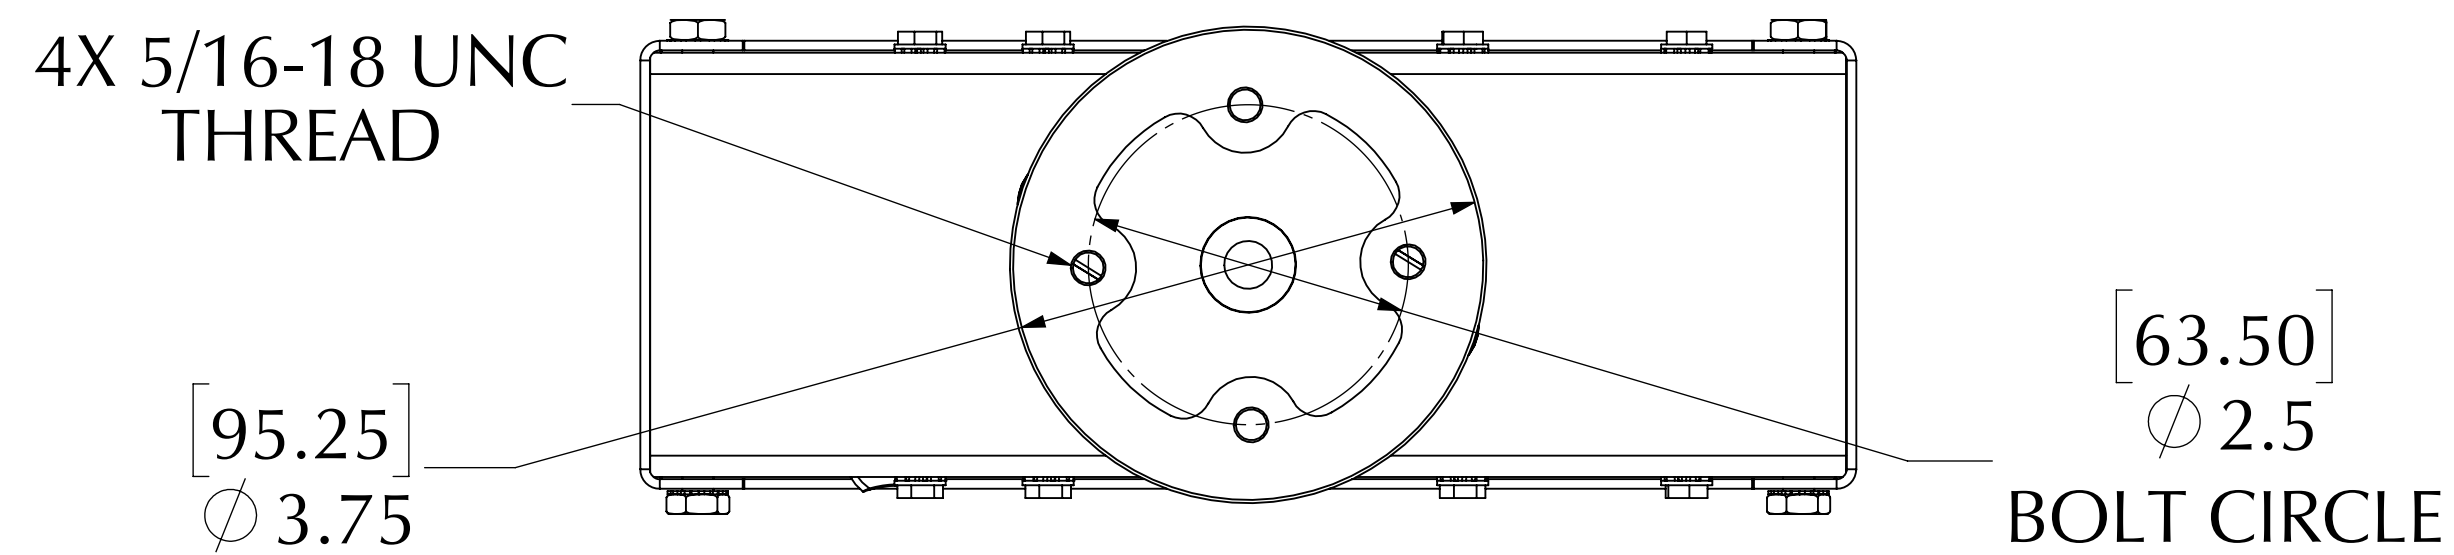

IG-4 With Collector Ring

Part Number 150001 321HD

A compact yet powerful rotator that gives attraction to any indoor sign or display. This is a step up in size and power from the IG-2 with an ultra quiet, heavy-duty motor. Mount this unit on the ceiling, floor or wall and enjoy the benefits of generating eye-catching movement.

- Hanging Weight Capacity.....200 lbs [90 Kg]
- Compressive Weight Capacity.....300 lbs [136 Kg]
- Max Display Size.....4' x 4' [1.2m x 1.2m]
- Standard RPM.....2
- Torque Output @ 2 RPM.....39 in-lbs [4.4 Nm]
- Motor Draw.....0.1A (12 watts)
- Safety Clutch.....Standard Feature
- Collector Ring Capacity.....15A at 115VAC
- Shipping Weight.....12 lbs [5.5 Kg]