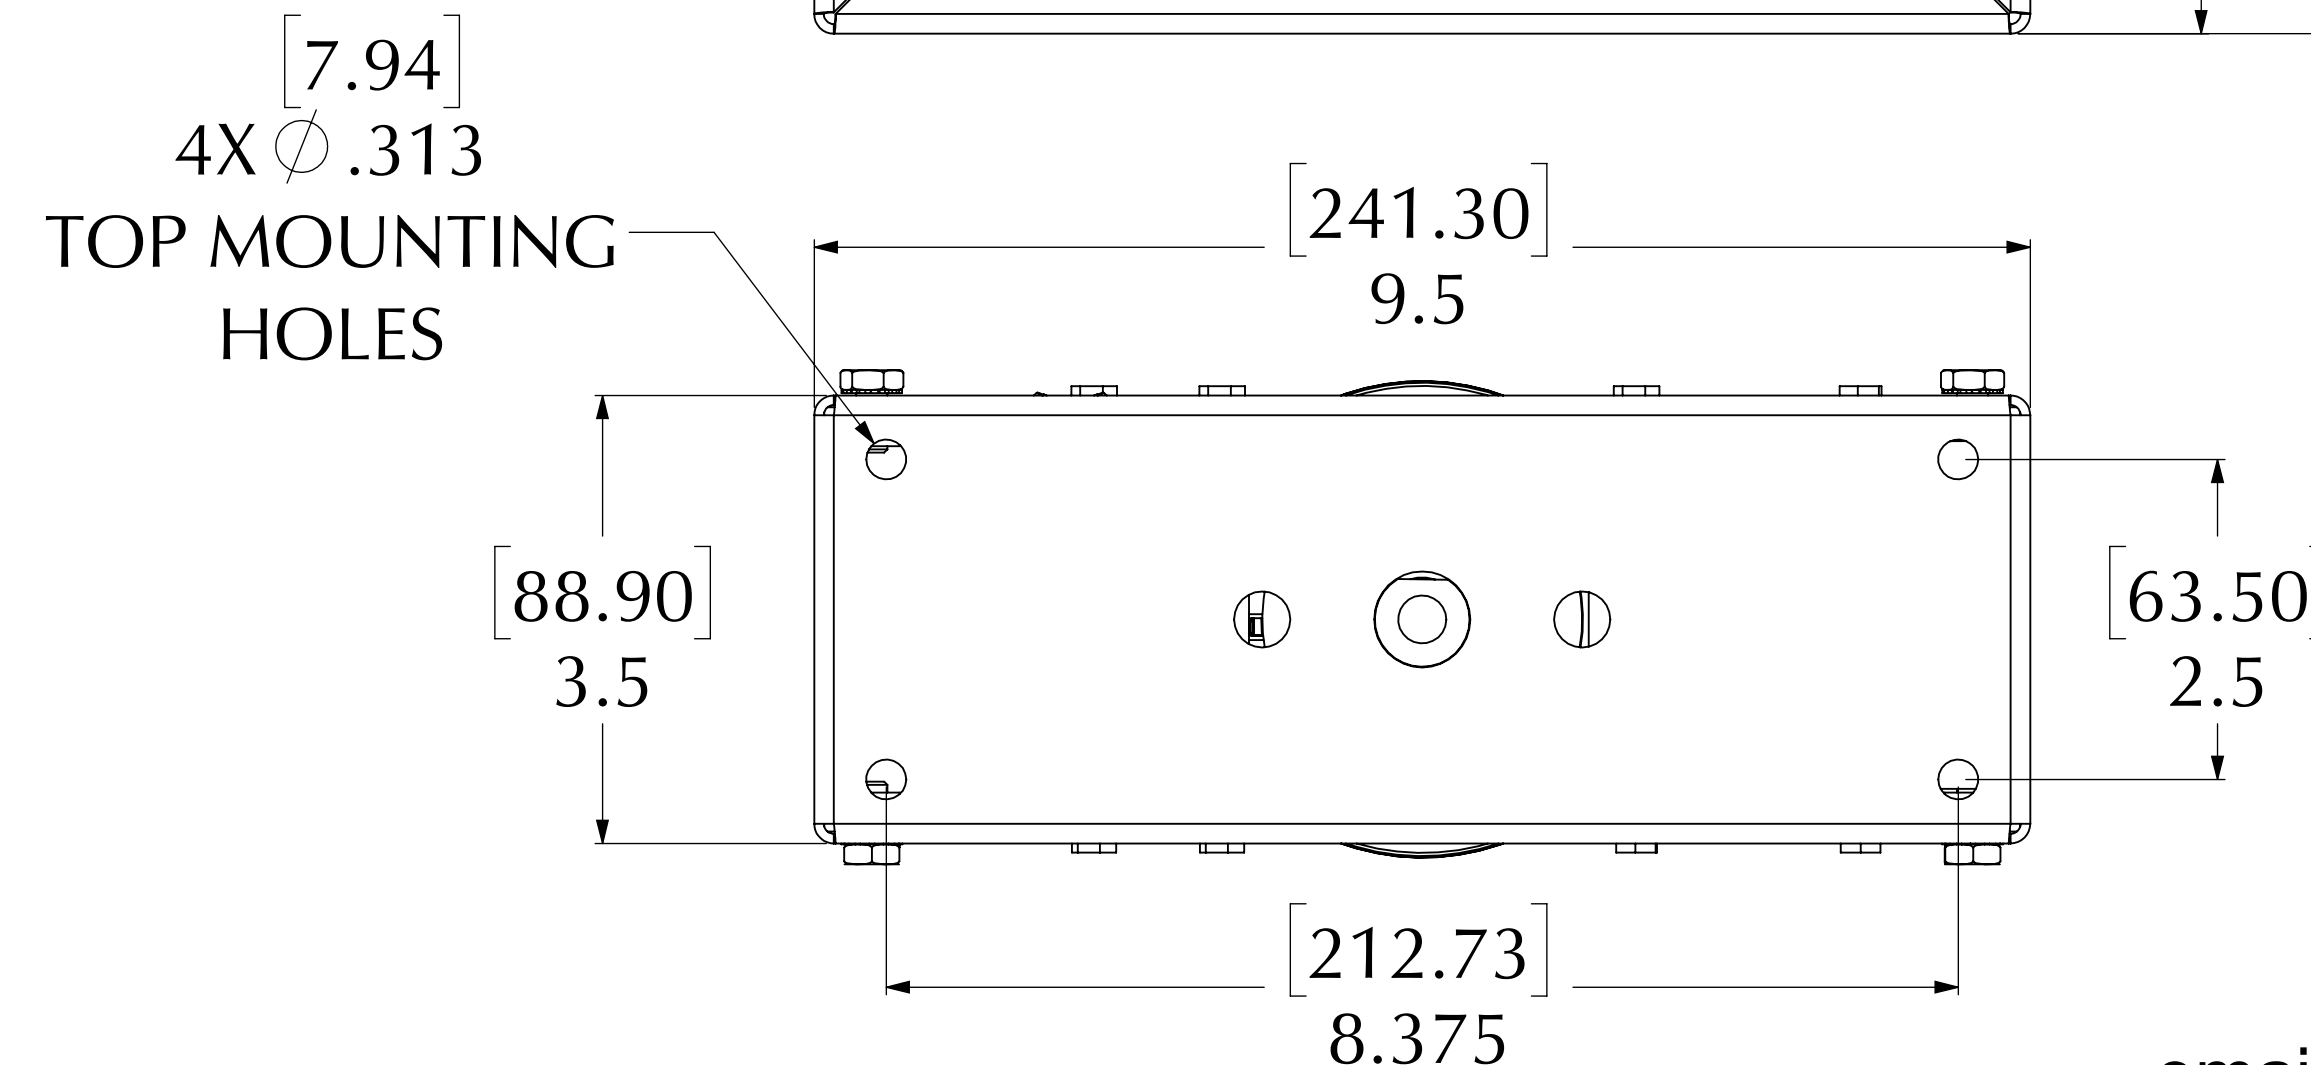

IG-4 With Collector Ring

Part Number 150001 321HD

A compact yet powerful rotator that gives attraction to any indoor sign or display. This is a step up in size and power from the IG-2 with an ultra quiet, heavy-duty motor. Mount this unit on the ceiling, floor or wall and enjoy the benefits of generating eye-catching movement.

- Hanging Weight Capacity.....200 lbs [90 Kg]
- Compressive Weight Capacity.....300 lbs [136 Kg]
- Max Display Size.....4' x 4' [1.2m x 1.2m]
- Standard RPM.....2
- Torque Output @ 2 RPM.....39 in-lbs [4.4 Nm]
- Motor Draw.....0.1A (12 watts)
- Safety Clutch.....Standard Feature
- Collector Ring Capacity.....15A at 115VAC
- Shipping Weight.....12 lbs [5.5 Kg]