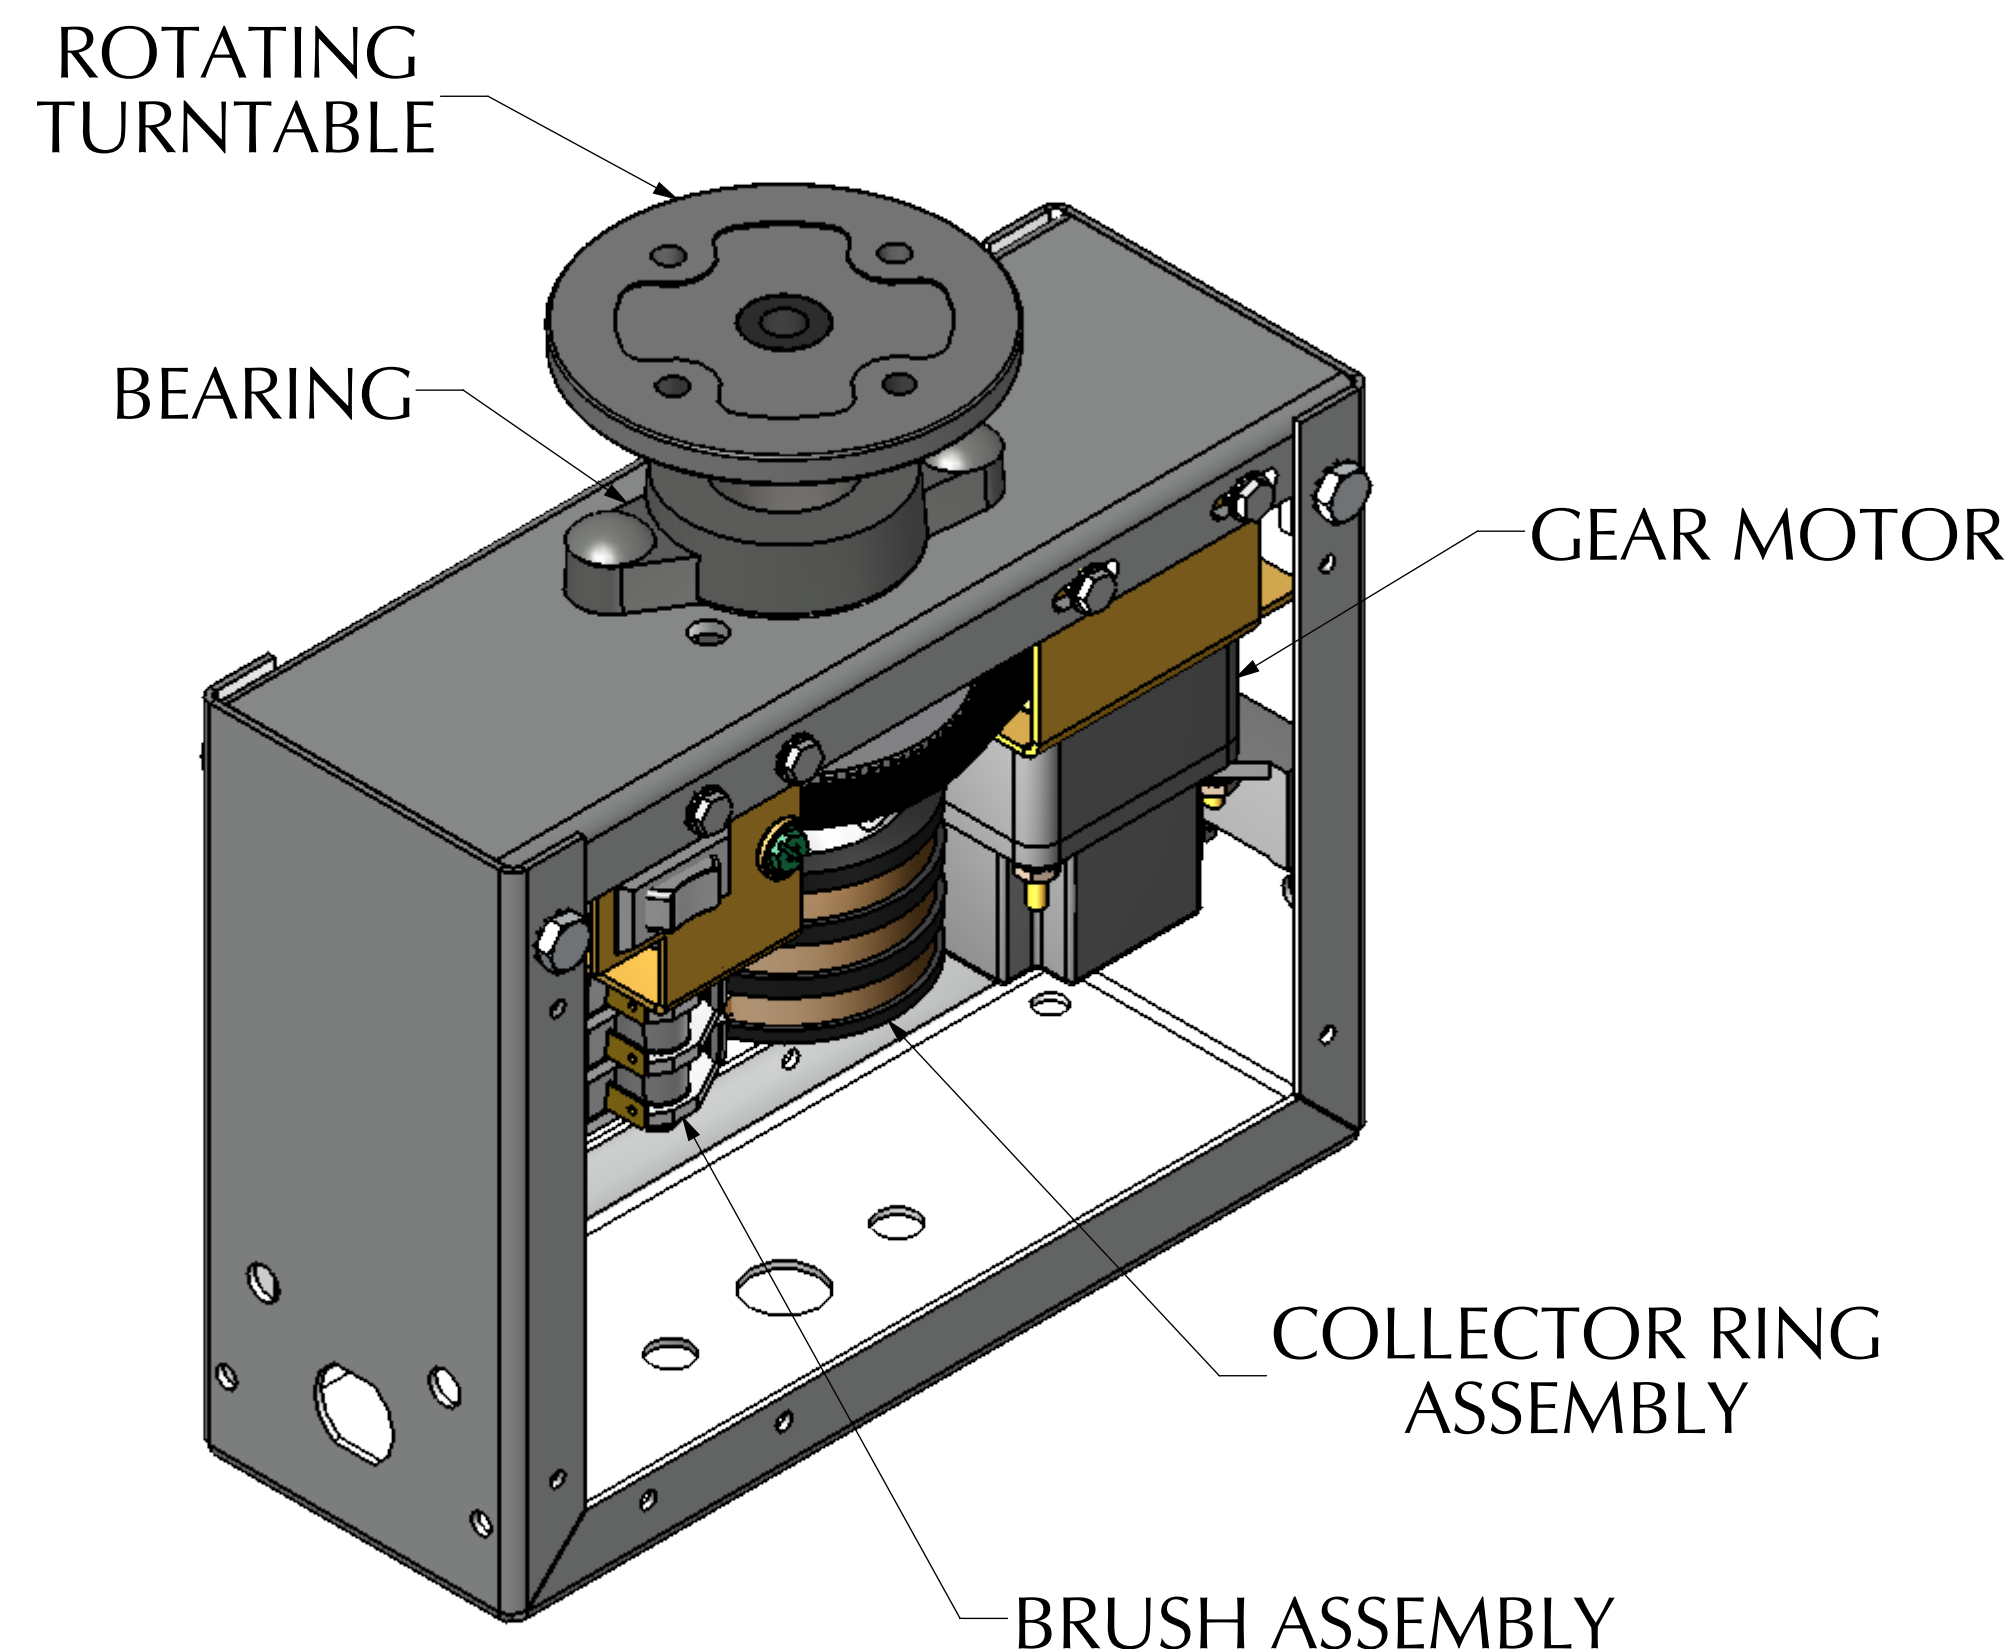

IG-4 With Collector Ring

Part Number 150001 321HD

A compact yet powerful rotator that gives attraction to any indoor sign or display. This is a step up in size and power from the IG-2 with an ultra quiet, heavy-duty motor. Mount this unit on the ceiling, floor or wall and enjoy the benefits of generating eye-catching movement.

- Hanging Weight Capacity.....200 lbs [90 Kg]
- Compressive Weight Capacity.....300 lbs [136 Kg]
- Max Display Size.....4' x 4' [1.2m x 1.2m]
- Standard RPM.....2
- Torque Output @ 2 RPM.....39 in-lbs [4.4 Nm]
- Motor Draw.....0.1A (12 watts)
- Safety Clutch.....Standard Feature
- Collector Ring Capacity.....15A at 115VAC
- Shipping Weight.....12 lbs [5.5 Kg]